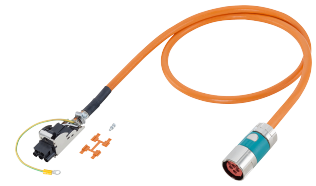

Cable

Technical data

Electrical assemblies	Electr. assembly lines
Length	7500 Millimeter
Cross-section	2.5 Square millimeter
Number of wires/poles (ST)	4 Piece
Voltage	600 Volt
Plug connection/type	M23 (size 1 / encoder)
Outer diameter (mm)	10.5 Millimeter
	OG - orange
Shield	yes - shielded
Insulating material	PUR