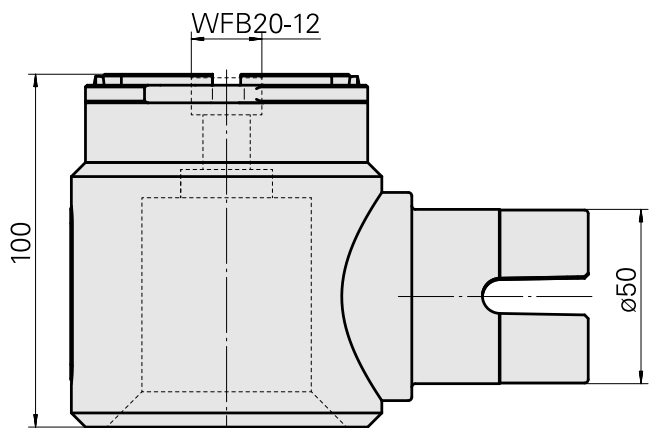

Adapter mounting aid WFB 20-12

Technical data

TH accessories category

Adapter mounting aid

Tool mounting

WFB 20-12

10108596
W9990825

INDEX