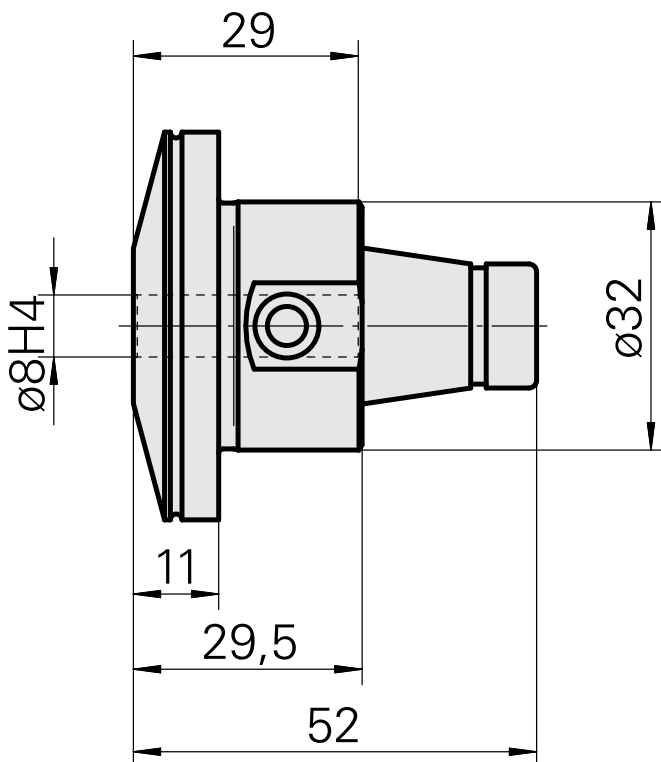

WFB 32-20 Shrink-fit mounting D8

Technical data

TH accessories category

WFB 32-20

Mounting

Shrink-fit mounting D8

Quick change inserts

shrink-fit mounting