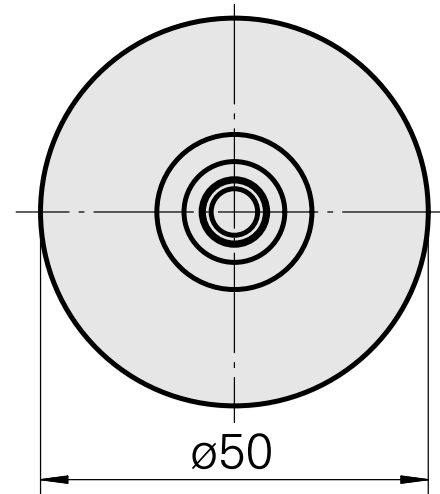

WFB 32-20 Shrink-fit mounting D8

Technical data

TH accessories category

WFB 32-20

Mounting

Shrink-fit mounting D8

Quick change inserts

shrink-fit mounting