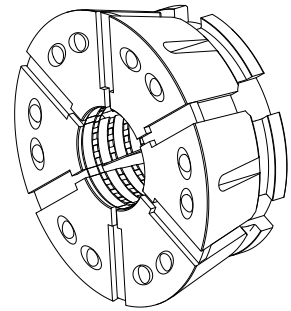

## Clamping head SK100 D=52,00mm

### Technical data

<b>Clamping device size</b>	SK100
<b>manufacturer product line</b>	SPANNTOP nova chuck
<b>Clamping type</b>	grooved
<b>Nominal diameter (mm)</b>	52 Millimeter
<b>Clamping method</b>	External clamping
<b>manufacturer product line</b>	Hainbuch