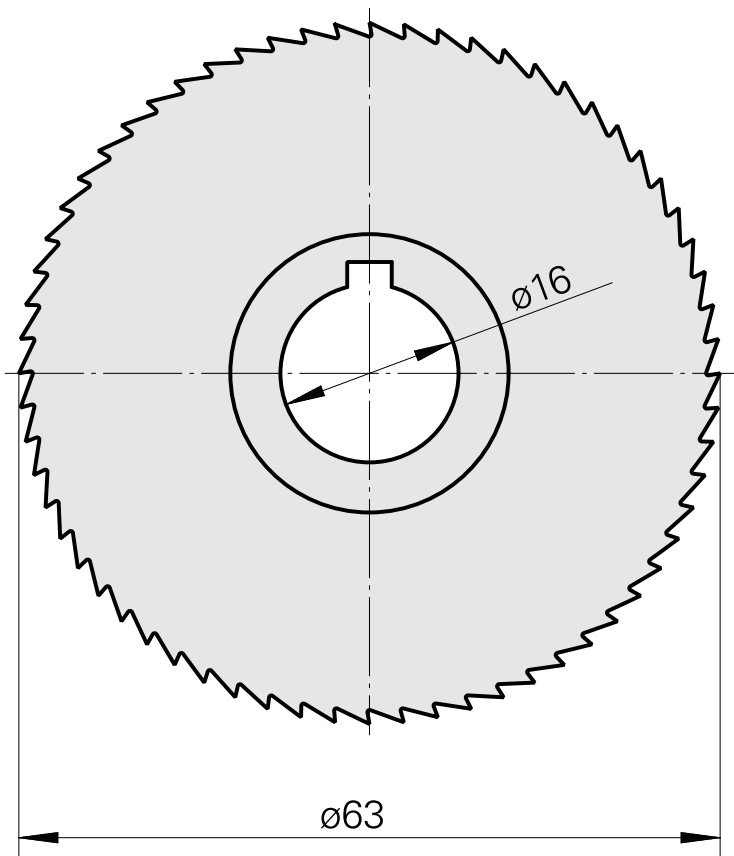

Saw blade, circular saw blade width 0.8 mm (0.031")

Technical data

TH accessories category	Circular saw blade d63
Tool mounting	16mm

10083286
223010.6308

INDEX

Documents

No downloads available for this product