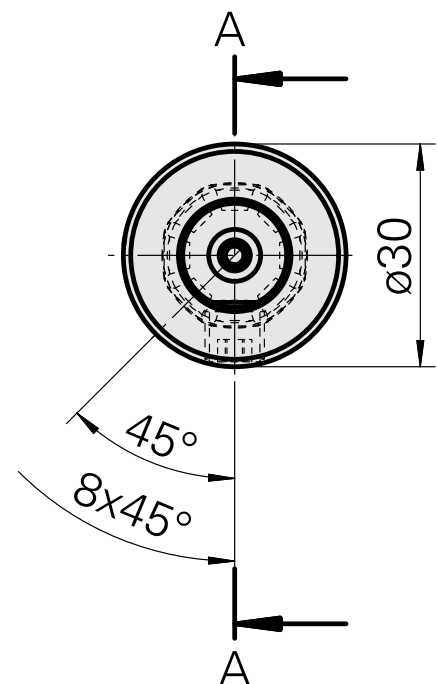

WFB 20-12 D14

Technical data

TH accessories category	WFB 20-12
Mounting	D14
Quick change inserts	Boring tool holder

Documents

No downloads available for this product

Accessories

Optional accessories

Other accessories

[Mounting sleeve with collar D20](#)

Product ID : 10063939

Previous product ID : W68510.04--

[Adjusting screw M 5x15](#)

Product ID : 10491071

Previous product ID : 326794

[SET SCREW 8X8-913](#)

Product ID : 10921433

Previous product ID : 410156.0808
