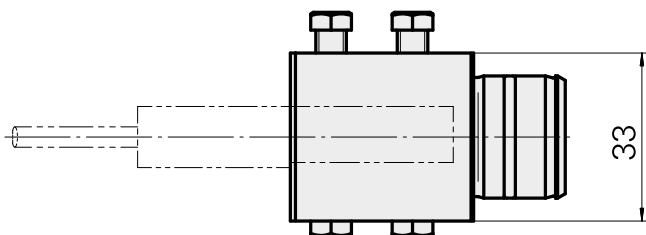

Mount D12 (0.47 ")

Technical data

Drive	not live
Cooling	internal
Mounting	D12
Pressure	80 bar
X [mm]	36 (1.42")
Y [mm]	-
Z [mm]	-
INDEX TRAUB products	ABC65 • TNK42/65 • TNL18 • TNL20 • TNL32-11 • TNL32 • TNL32-11 compact • TNL20-11 • TNL32 compact • TNK40.2-10 • TNL20.2 • TNK40.2

[Clamping screw M 6x15](#)

Product ID : 10762814

Previous product ID : 900804

[Clamping screw M 6x10](#)

Product ID : 10682377

Previous product ID : 900710
