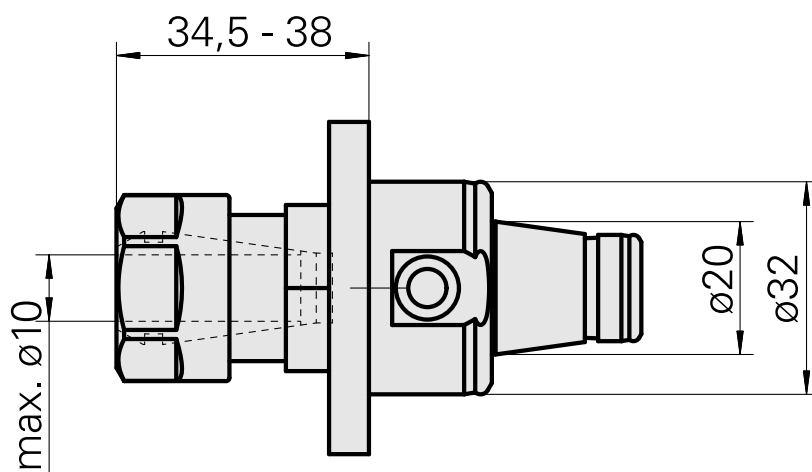

WFB 32-20 ER16

Technical data

TH accessories category

WFB 32-20

Mounting

ER16

Quick change inserts

collet mounting

Documents

No downloads available for this product

Accessories

Required for operation

[Spanner](#)

Product ID : 10966369

Previous product ID : 490219.0161

| | | | |
|--|------------------|----------------------|------------------------------------|
| TH accessories category Tool | Mounting ER16 | Collet type ER 16 | Clamping nut type Female thread |
| Tools for Collet chucks Clamping nut wrench | | | |

Optional accessories

Tool holder accessories

[Clamping nut](#)

Product ID : 10378189

Previous product ID : 901939.01

| | | | |
|---|------------------|----------------------|------------------------------------|
| TH accessories category Clamping nut | Mounting ER16 | Collet type ER 16 | Clamping nut type Female thread |
|---|------------------|----------------------|------------------------------------|