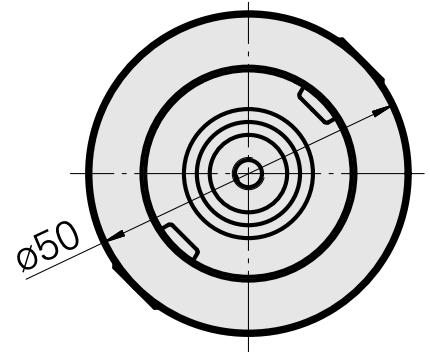

### Technical data

Drive	not live
Cooling	internal
Mounting	WFB 32-20
Pressure	80 bar
X [mm]	-
Y [mm]	-
Z [mm]	-
INDEX TRAUB products	ABC65 • TNK42/65 • TNL32-11 • TNL32