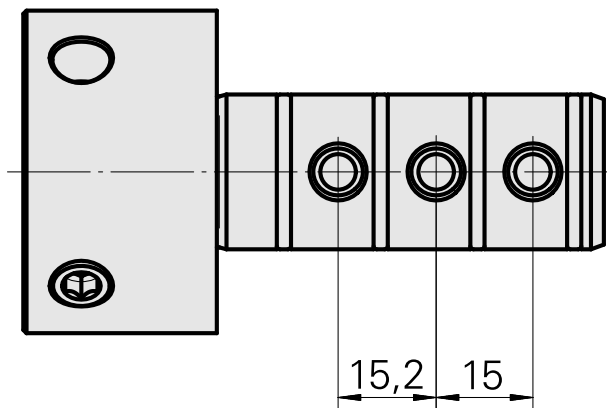

### Technical data

Drive	not live
Cooling	internal
Mounting	WFB 32-20
Pressure	80 bar
X [mm]	-
Y [mm]	-
Z [mm]	-
INDEX TRAUB products	ABC65 • TNK42/65 • TNL32-11 • TNL32