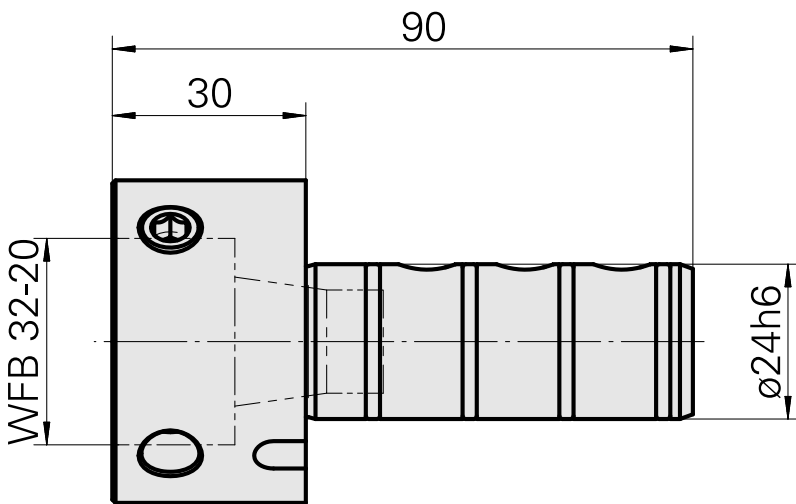

### Technical data

Drive	not live
Cooling	internal
Mounting	WFB 32-20
Pressure	80 bar
X [mm]	-
Y [mm]	-
Z [mm]	-
INDEX TRAUB products	ABC65 • TNK42/65 • TNL32-11 • TNL32