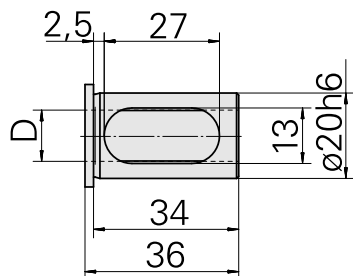

Mounting sleeve with collar D20/ 6mm

Technical data

TH accessories category	Mounting sleeve with collar
Mounting	D20
Tool mounting	6mm

Documents

No downloads available for this product