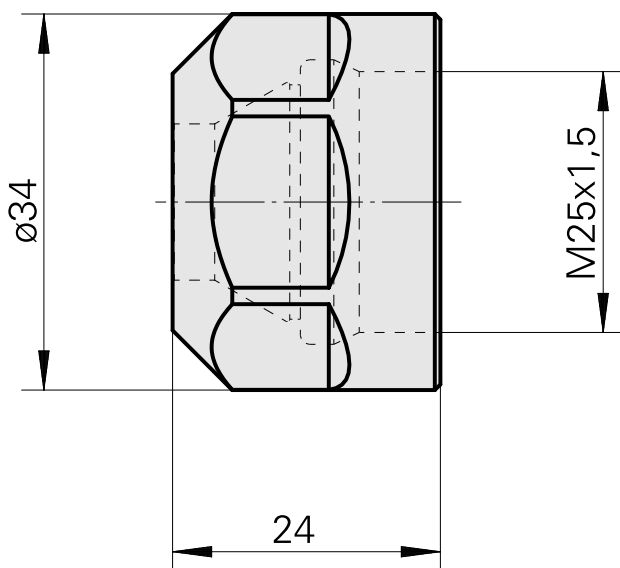

Clamping nut, for internal cooling lubricant supply

Technical data

TH accessories category	Clamping nut
Mounting	ER20
Collet type	ER 20
Clamping nut type	Female thread

Documents

No downloads available for this product