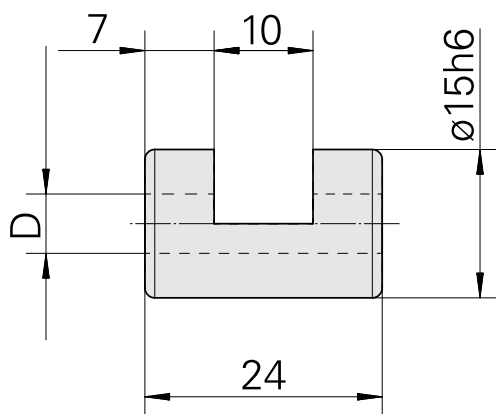

## Clamping sleeve D15/ 9mm

### Technical data

TH accessories category	Clamping sleeve
Mounting	D15
Tool mounting	9mm

10028260  
993115.0900

**INDEX**

---