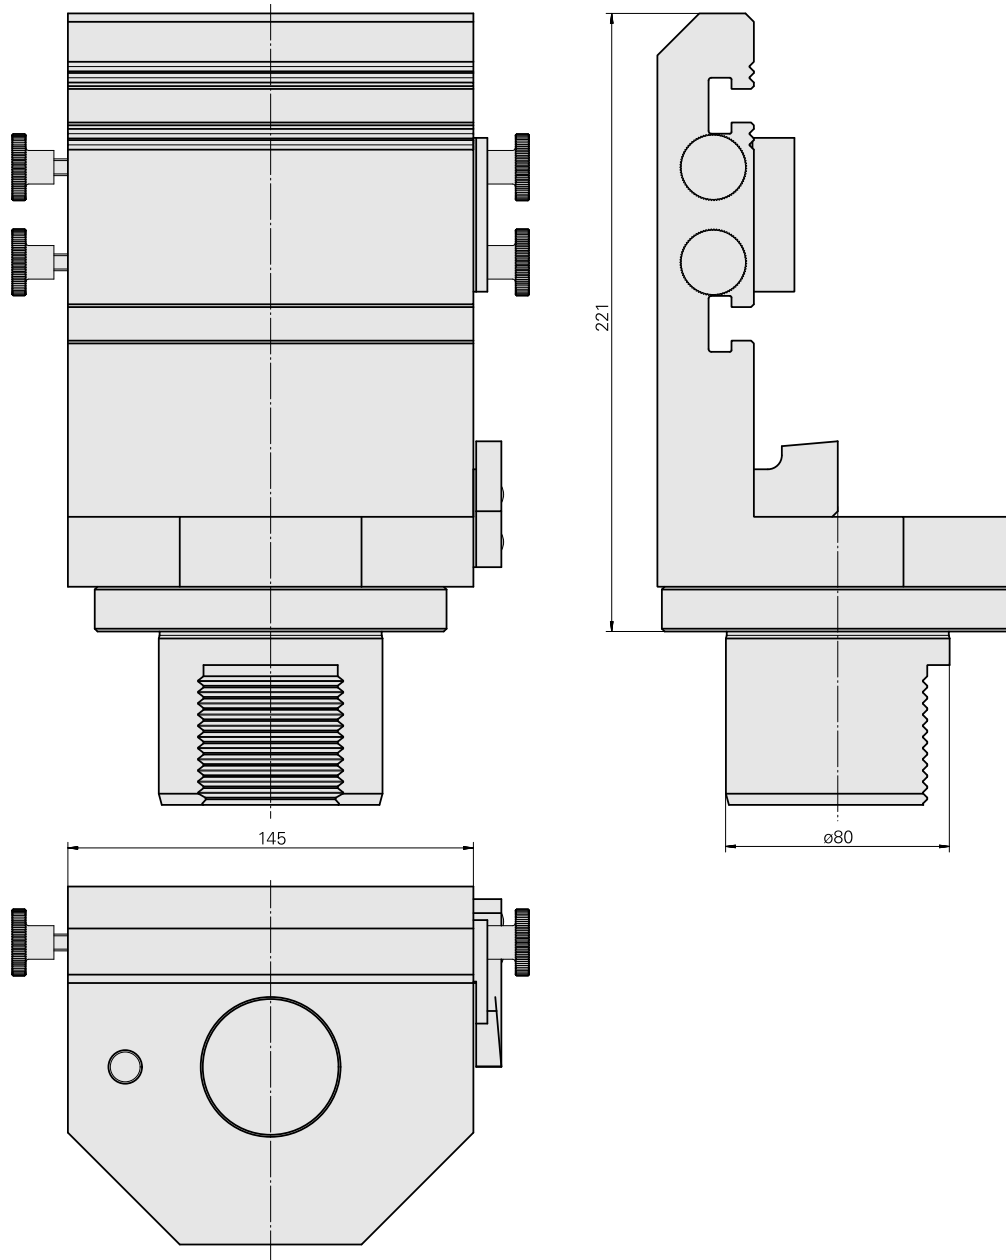

### Technical data

**TH accessories category**

Adapter for presetting units

**Mounting**

D80 for presetting devices

**Tool mounting**

MS16 Grooving slide