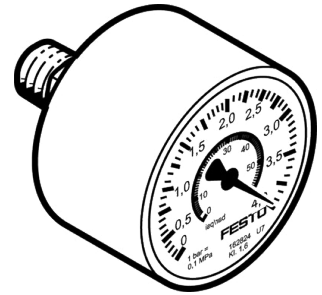

Manometre

Technical data

Nominal size of pressure gauge

Mounting type

Pneumatic connection

Housing colour

Operating pressure

Line installation

Black

No 3-side view is currently available for this product