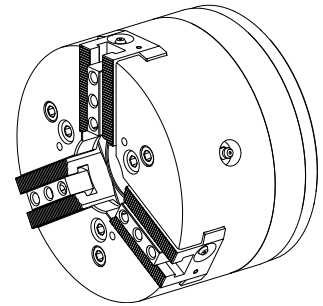

mandrin à 3 mors

Technical data

Produits INDEX TRAUB	G200
Passage de broche	46mm
Côté d'usinage	Broche principale • Contre-broche
Fabr. tiers gamme prod.	KFD-HS160-46
Logement de broche	KK 5
Fabr. tiers gamme prod.	Roehm

No 3-side view is currently available for this product

Documents

No downloads available for this product

Accessories

Optional accessories

O-Rings

[Gasket ring](#)

Product ID : 10633169

Previous product ID : 479105.6702

manufacturer product line Trelleborg	TSS material no.	Cord size 2.5 Millimeter	manufacturer product line O-ring
---	------------------	-----------------------------	-------------------------------------

[O-RING 50,47X2,62](#)

Product ID : 10753940

Previous product ID : 479103.0502

manufacturer product line Trelleborg	TSS material no.	Cord size 2.62 Millimeter	manufacturer product line O-ring
---	------------------	------------------------------	-------------------------------------