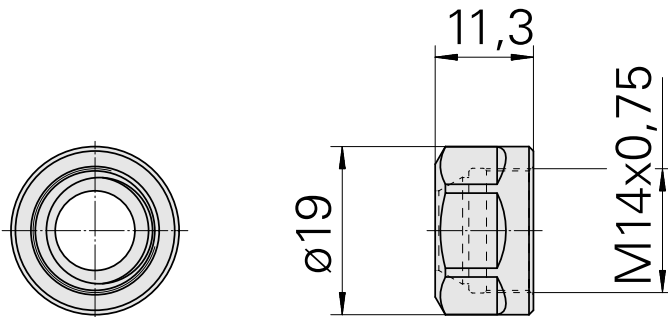

Clamping nut

Technical data

TH accessories category

Clamping nut

Mounting

ER11

Collet type

ER 11

Clamping nut type

Female thread

10302707
322438

INDEX

Documents

No downloads available for this product