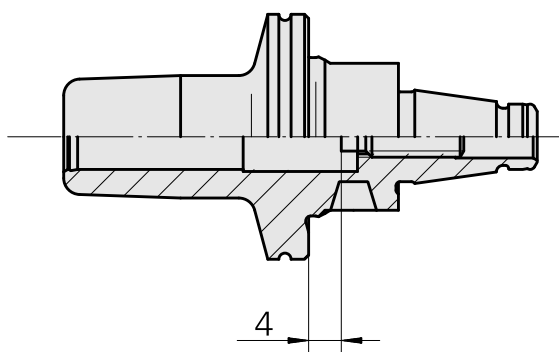

### Technical data

TH accessories category

WFB 20-12

Mounting

Shrink-fit mounting D8

Quick change inserts

shrink-fit mounting