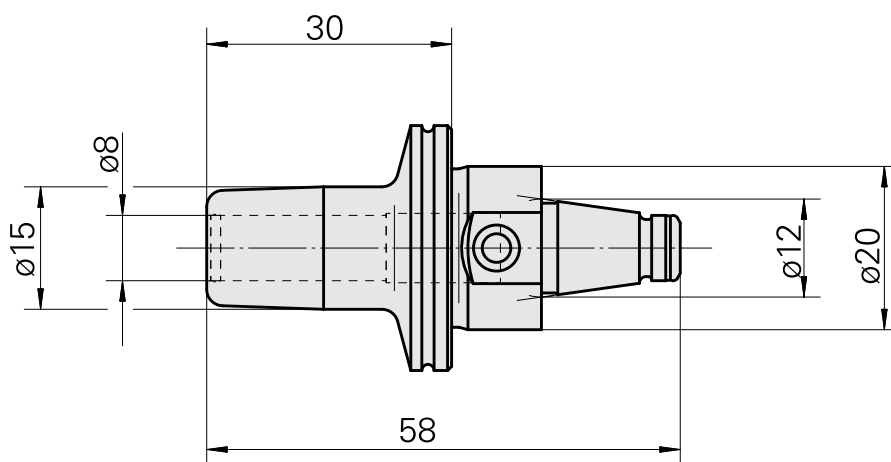

### Technical data

TH accessories category

WFB 20-12

Mounting

Shrink-fit mounting D8

Quick change inserts

shrink-fit mounting

### **Other accessories**

[Adjusting screw M 5x15](#)

Product ID : 10491071

Previous product ID : 326794

---