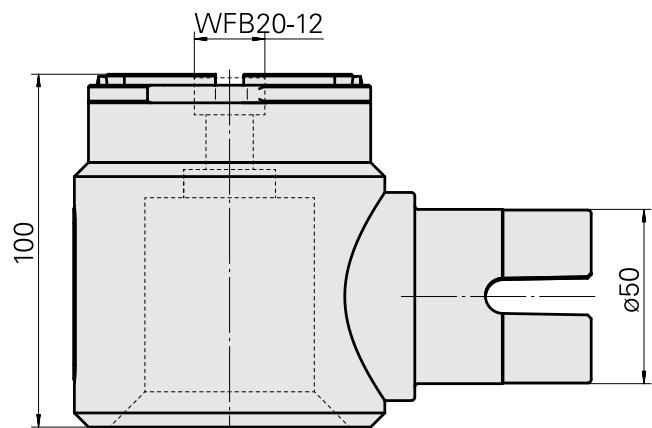

Adapter mounting aid WFB 20-12

Technical data

TH accessories category

Adapter mounting aid

Tool mounting

WFB 20-12

Documents

No downloads available for this product