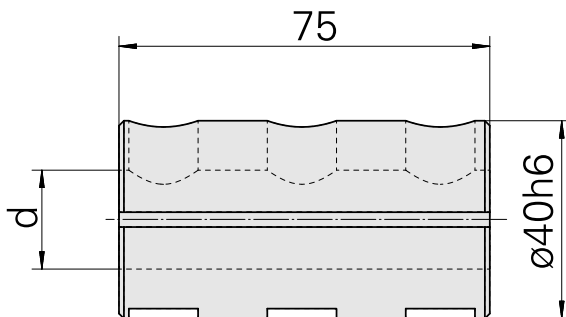

Mounting sleeve D40/ 20mm

Technical data

TH accessories category	Mounting sleeve
Mounting	D40
Tool mounting	20mm

Documents

No downloads available for this product