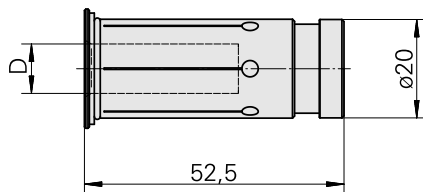

## Reductions Hydraulic Expansion D20/ 16mm

### Technical data

|                         |                                |
|-------------------------|--------------------------------|
| TH accessories category | Reductions Hydraulic Expansion |
| Mounting                | D20                            |
| Tool mounting           | 16mm                           |