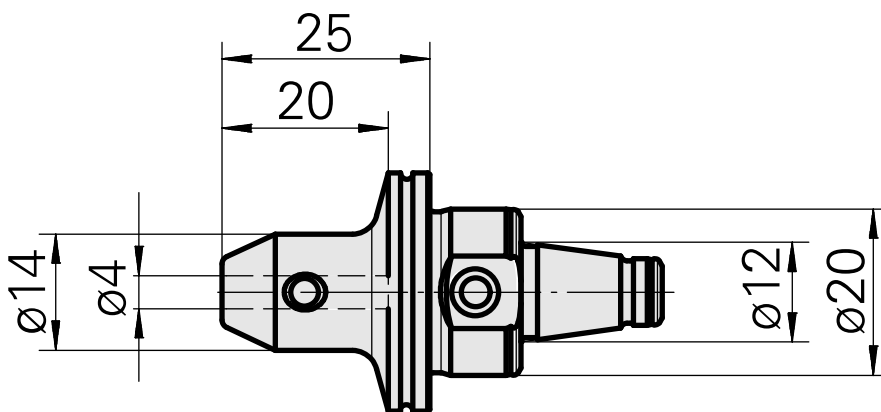

### Technical data

TH accessories category

WFB 20-12

Mounting

D4

Quick change inserts

Weldon mounting