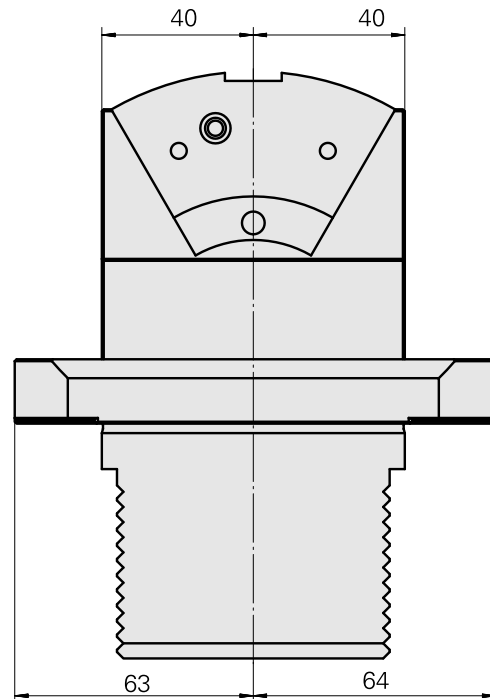

### Technical data

TH accessories category

Adapter for presetting units

Mounting

D80 for presetting devices

Tool mounting

Round prism mounting TNL12