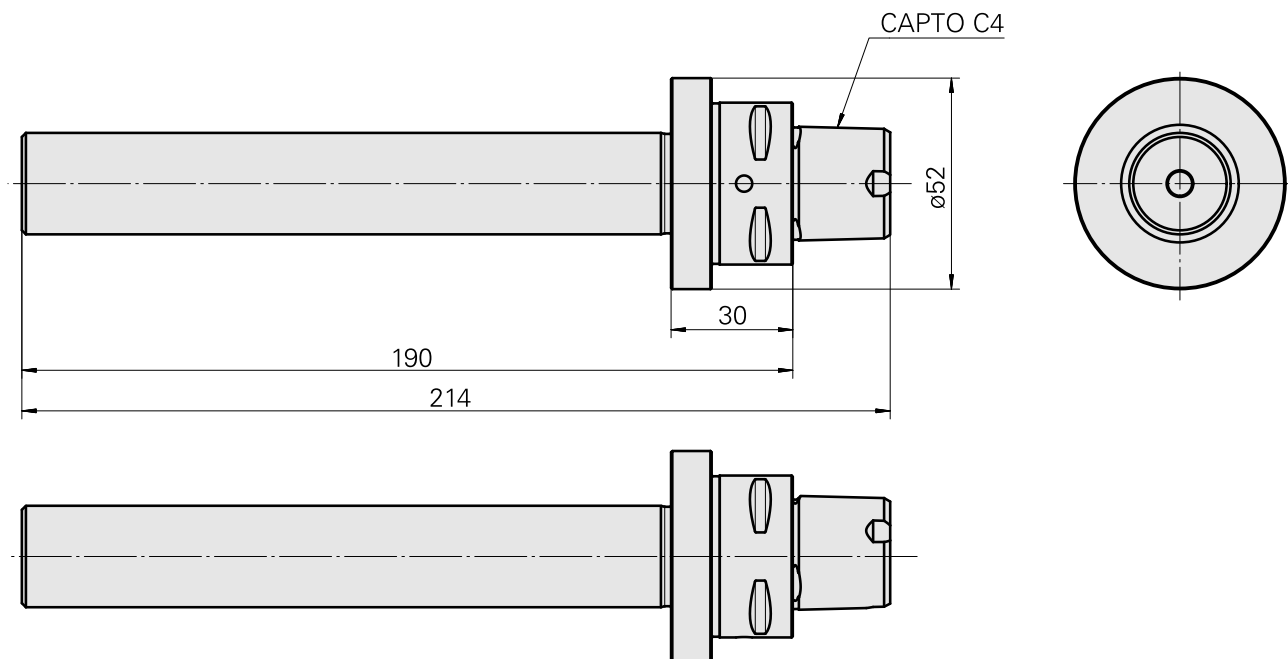

## INDEX CAPTO C4 D25, Calibrating tool

### Technical data

TH accessories category	INDEX CAPTO C4
Mounting	D25
Quick change inserts	Calibrating tool