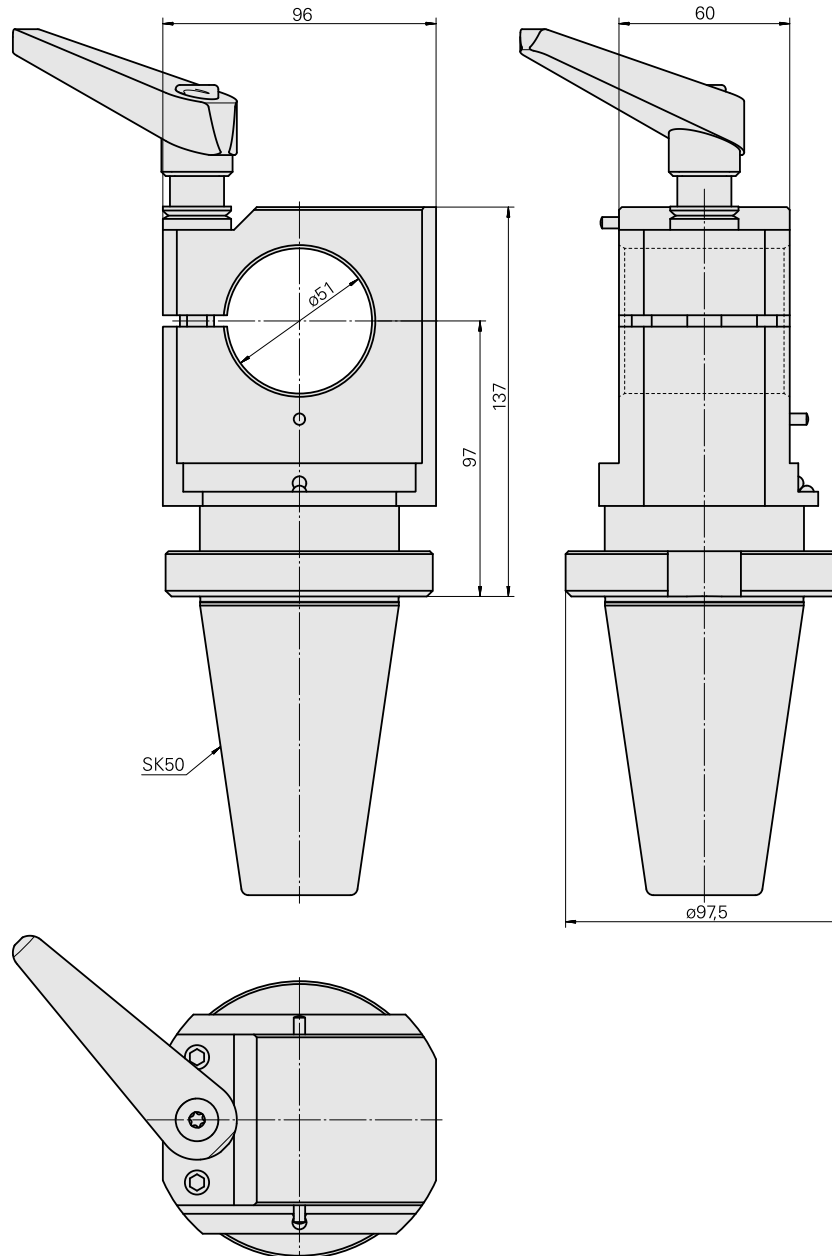

Adaptor

Technical data

TH accessories category

Adapter for presetting units

Mounting

SK50

Tool mounting

Pinole D51