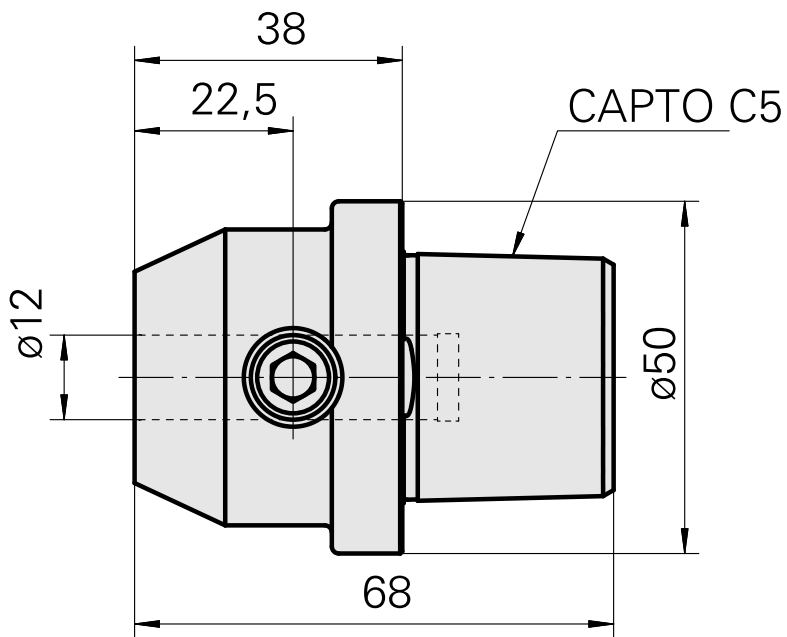

INDEX CAPTO C5 D12

Technical data

TH accessories category

INDEX CAPTO C5

Mounting

D12

Quick change inserts

Weldon mounting

Documents

No downloads available for this product

Accessories

Optional accessories

Other accessories

[Mounting sleeve with collar D12](#)

Product ID : 11060576

Previous product ID : W94280.21--

[Clamping sleeve D12](#)

Product ID : 10964938

Previous product ID : 993112.----
