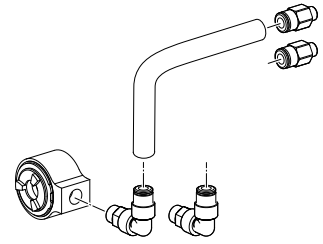

Clamping nut

Technical data

Mounting

ER16

Clamping nut type

Female thread diameter reduced

No 3-side view is currently available for this product

Documents