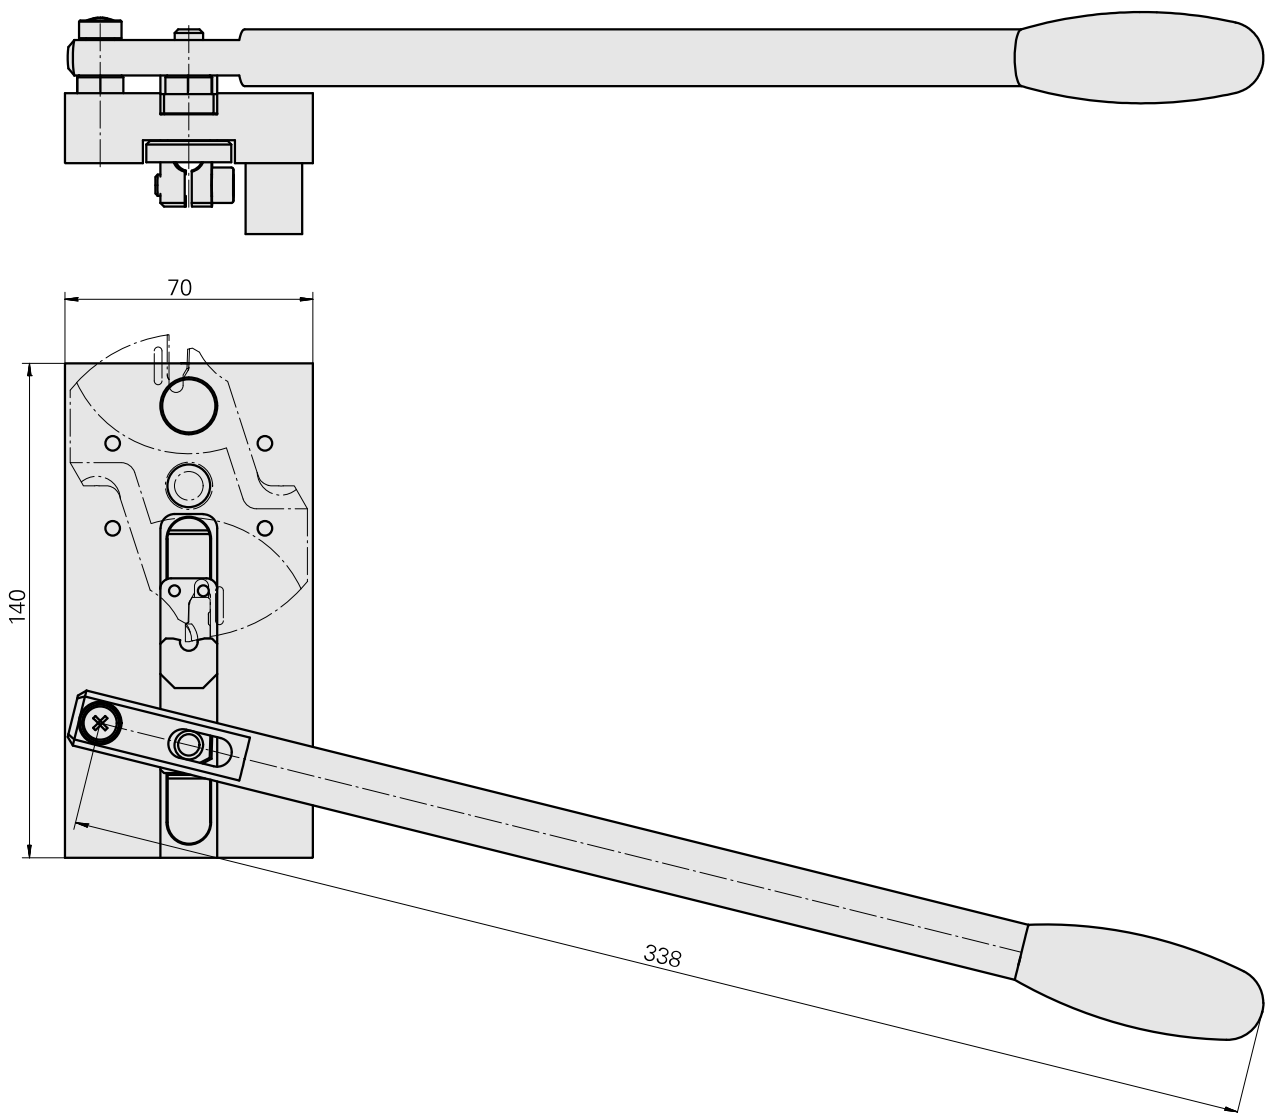

Assembly device

Technical data

TH accessories category

Mounting

Cutting tools

Löcher System

Documents

No downloads available for this product