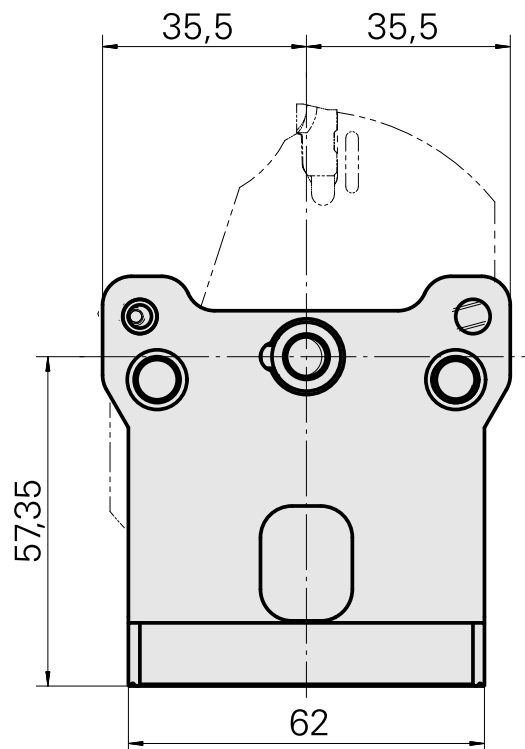

Grooving tool holding block Löcher System

Technical data

Drive	not live
Cooling	external
Mounting	Löcher System
INDEX TRAUB products	C100 • C200 • G200 • G200.2 • G220 • R200

Documents

Product notes

[DE \(pdf\)](#)