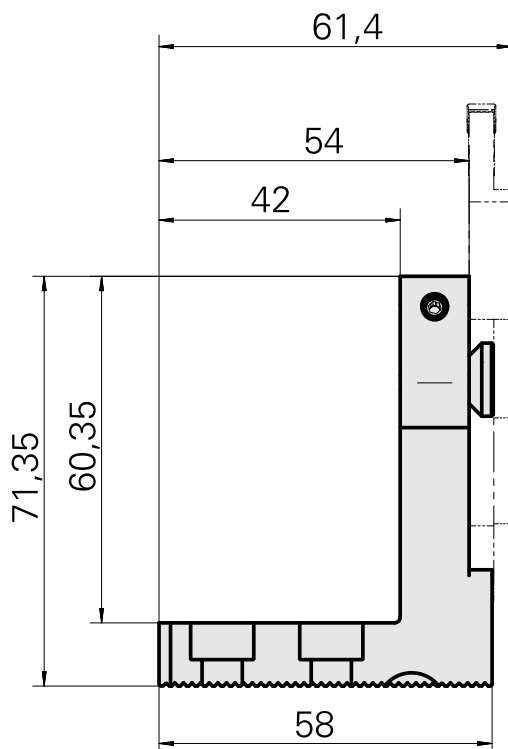

Grooving tool holding block Löcher System

Technical data

Drive	not live
Cooling	external
Mounting	Löcher System
INDEX TRAUB products	C100 • C200 • G200 • G200.2 • G220 • R200

Documents

Product notes

[DE \(pdf\)](#)