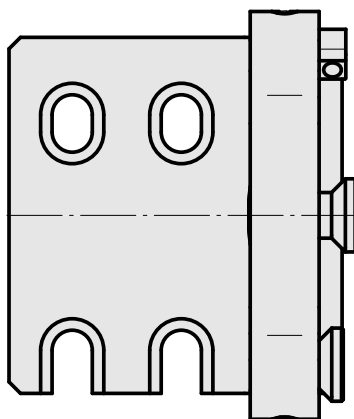

Grooving tool holding block Löcher System

Technical data

Drive	not live
Cooling	external
Mounting	Löcher System
INDEX TRAUB products	C100 • C200 • G200 • G200.2 • G220 • R200

Documents

Product notes

[DE \(pdf\)](#)