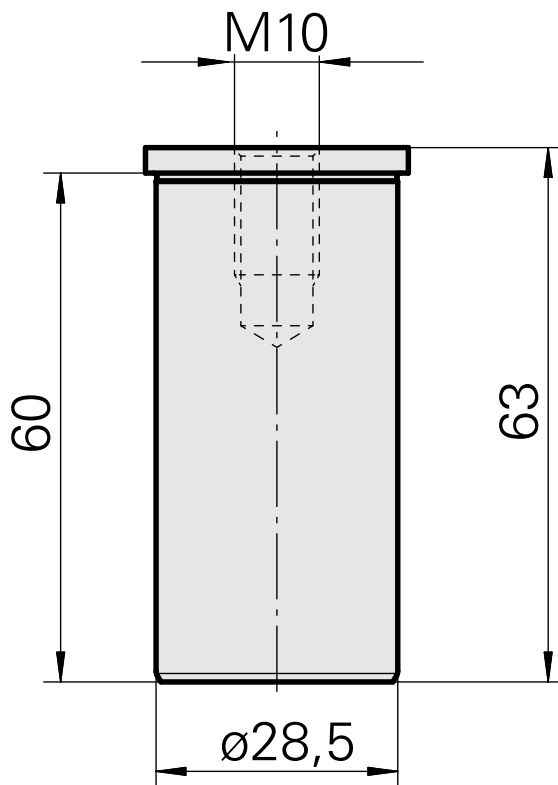

## Blanking plug

### Technical features

Drive	not live
Fixation MS	Clamping ring D28.5
X [mm]	-
Y [mm]	-
Z [mm]	-