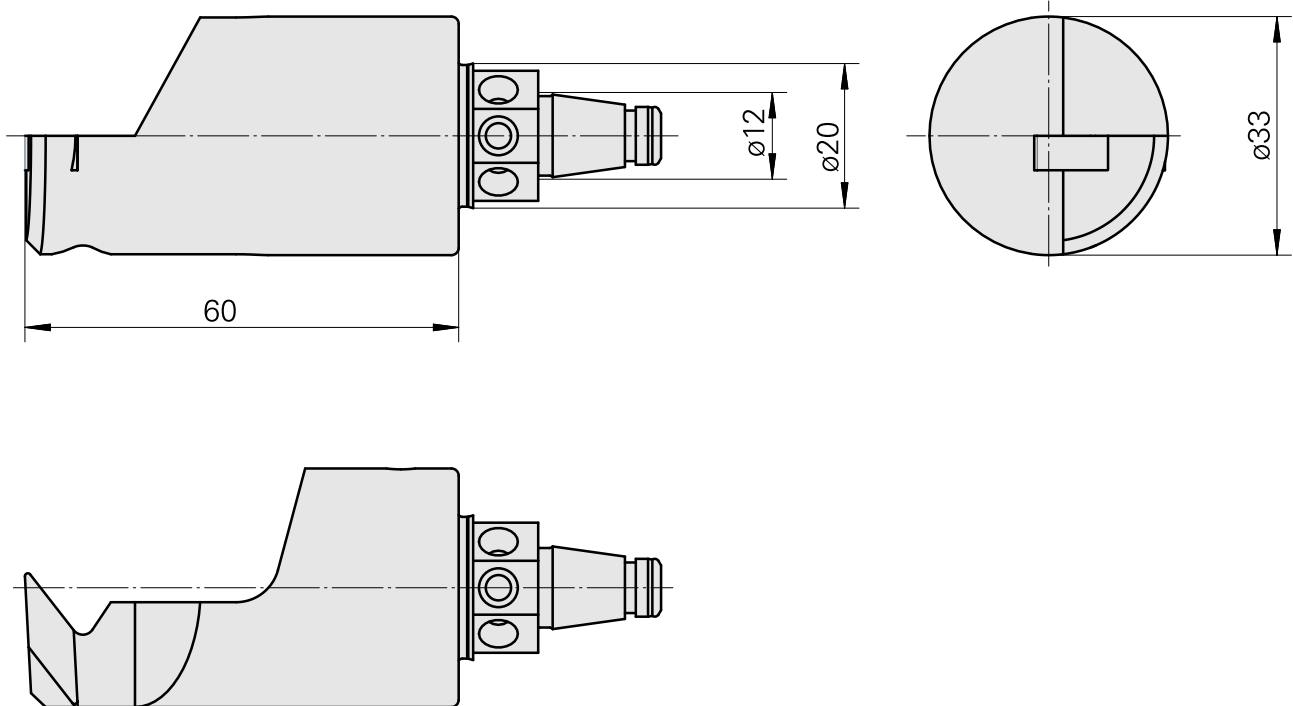

WFB 20-12 for VC.. 1103.., left, without gripper groove

Technical data

TH accessories category

WFB 20-12

Mounting

for VC.. 1103..

Quick change inserts

Turning tool holder