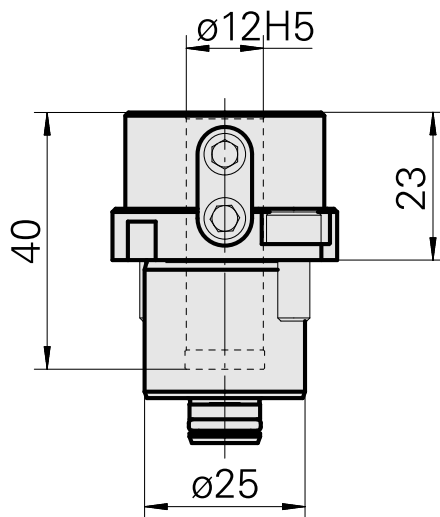

## Mount Shank 25 D12 (0.47 ")

### Technical data

Shank KPS	Shank 25
Drive	not live
Cooling	internal
Mounting	D12
Pressure	80 bar, internal 120 bar opt.
X [mm]	-
Y [mm]	-
Z [mm]	23 (0,91")
INDEX TRAUB products	TNL20 • TNL32-11 compact • TNL20-11 • TNL32 compact • TNK40.2-10 • TNL20.2 • TNK40.2