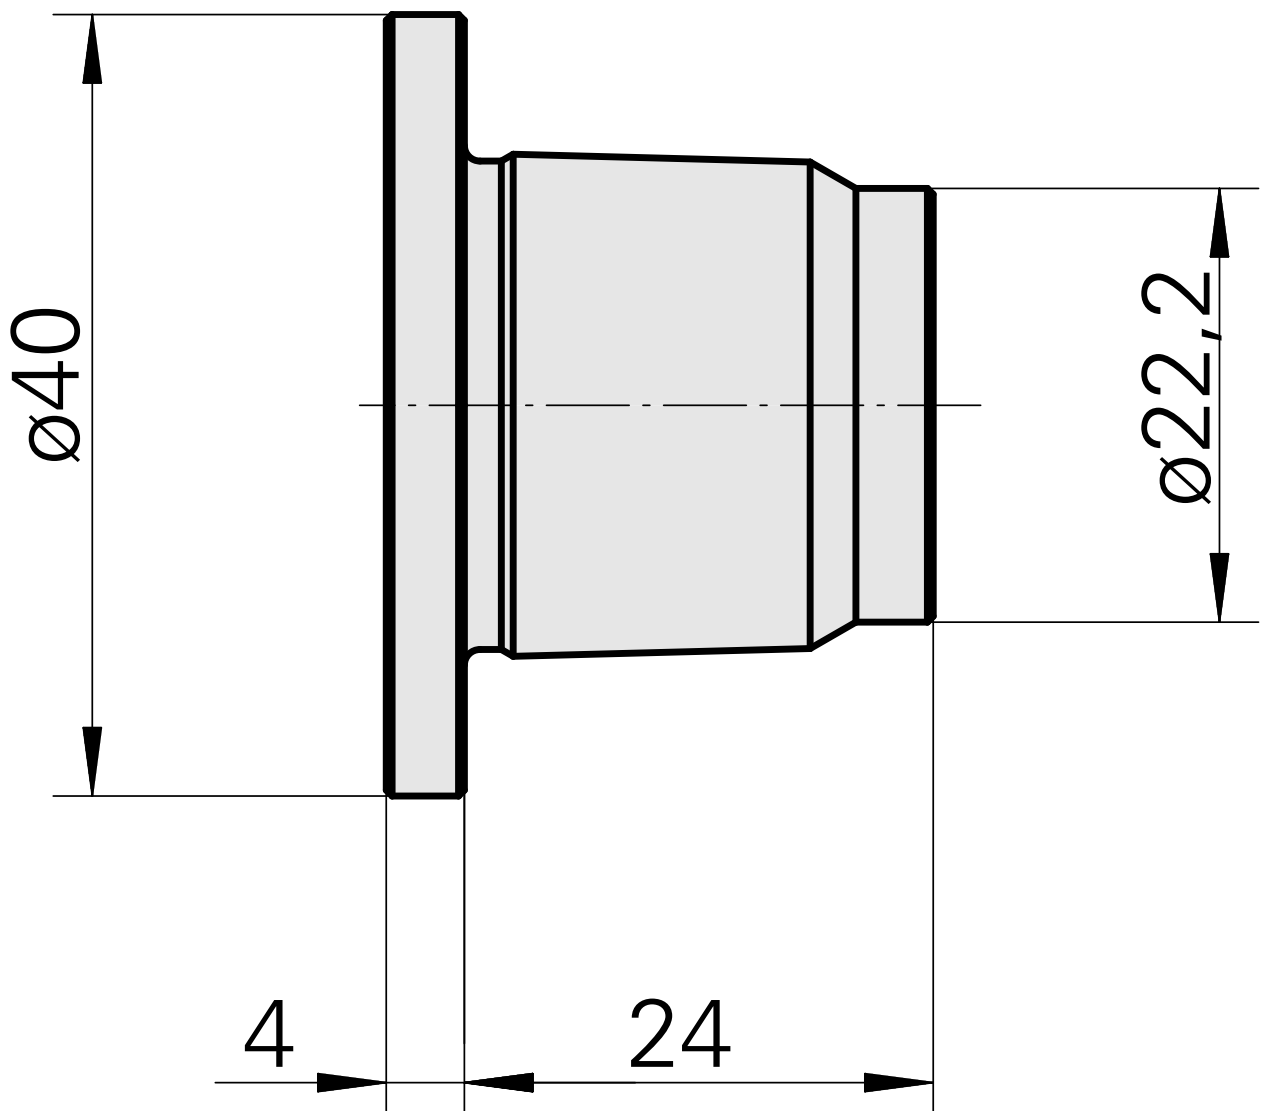

INDEX CAPTO C4, blanking plug

Technical data

TH accessories category
Quick change inserts

INDEX CAPTO C4
Blanking plug

Documents

No downloads available for this product