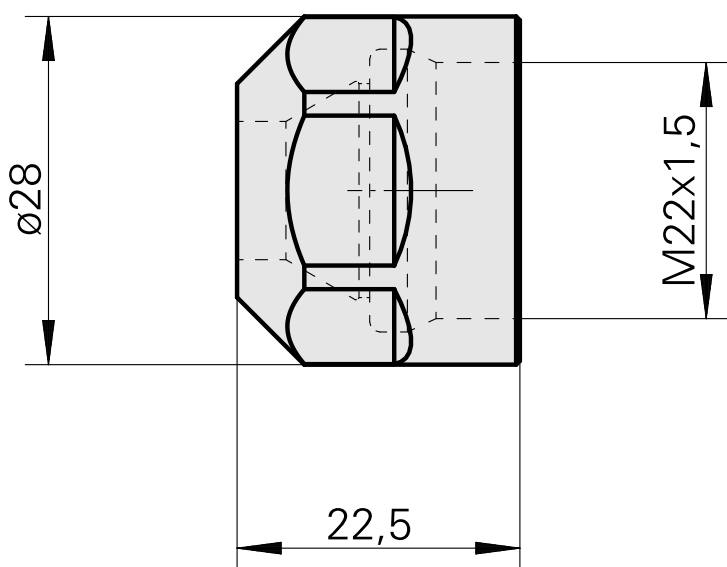

Clamping nut, for internal cooling lubricant supply

Technical data

TH accessories category	Clamping nut
Mounting	ER16
Collet type	ER 16
Clamping nut type	Female thread

11065621
901939.3161

INDEX

Documents

No downloads available for this product