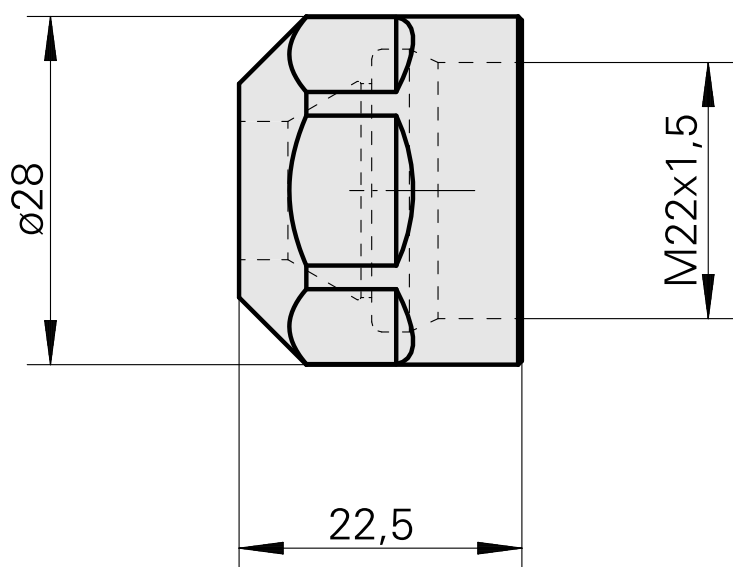

Clamping nut, for internal cooling lubricant supply

Technical data

TH accessories category	Clamping nut
Mounting	ER16
Collet type	ER 16
Clamping nut type	Female thread

11065621
901939.3161

INDEX

Documents

No downloads available for this product