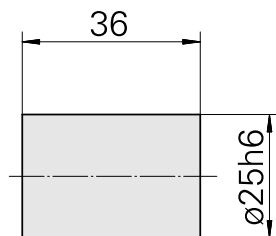

## Clamping sleeve D25/ pre-grinded

### Technical data

TH accessories category	Clamping sleeve
Mounting	D25
Tool mounting	pre-grinded

11053624  
8993125.

**INDEX**

---