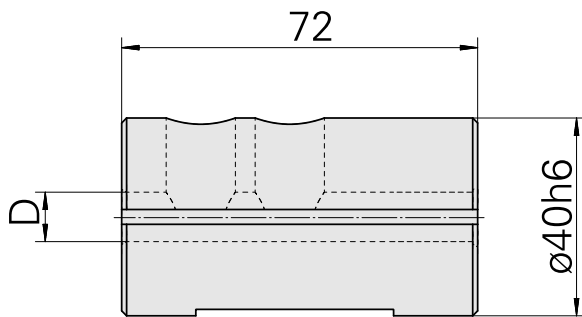

## Mounting sleeve D40/ 12mm

### Technical data

TH accessories category	Mounting sleeve
Mounting	D40
Tool mounting	12mm