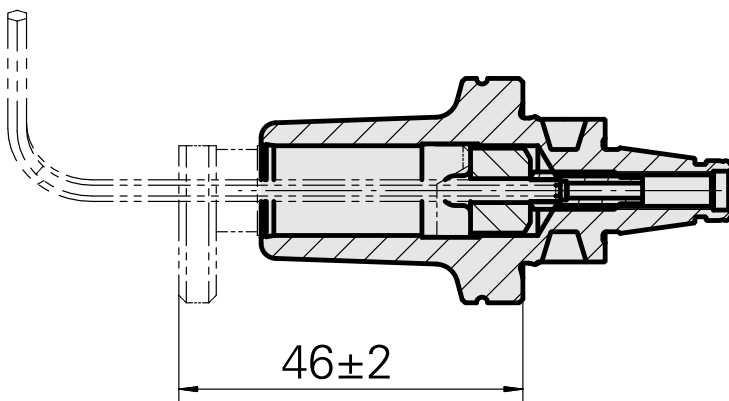

## WFB 20-12 D12, fixed pos., Horn 108-116

### Technical data

TH accessories category

WFB 20-12

Mounting

D12, fixed pos., Horn 108-116

Quick change inserts

miscell mounting