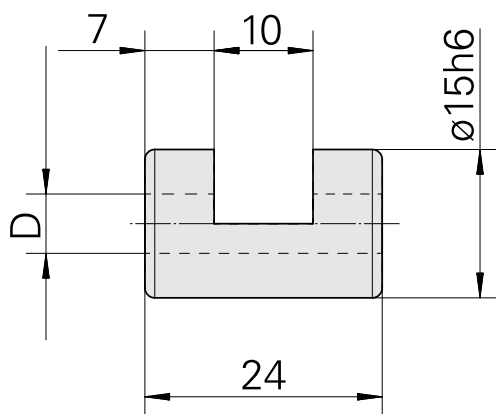

## Clamping sleeve D15/ 6mm

### Technical data

TH accessories category	Clamping sleeve
Mounting	D15
Tool mounting	6mm

11029825  
993115.0600

**INDEX**

---