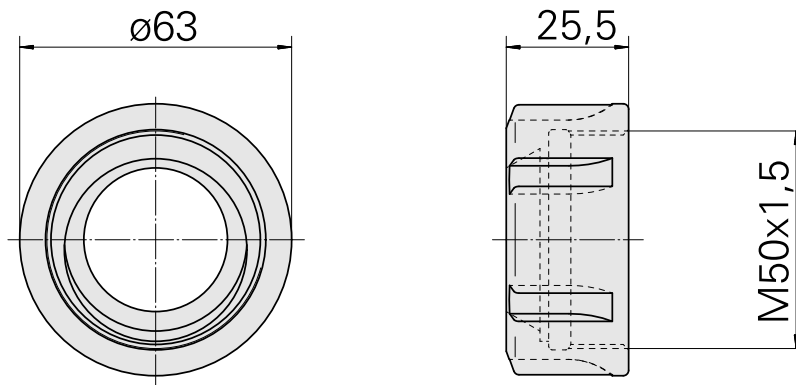

Clamping nut

Technical data

TH accessories category

Clamping nut

Mounting

ER40

Collet type

ER 40

Clamping nut type

Female thread

11029703
901939.0401

INDEX

Documents

No downloads available for this product