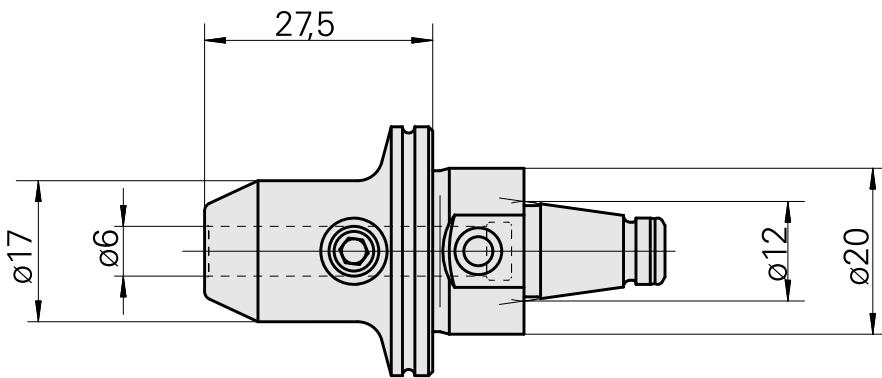

### Technical data

TH accessories category

WFB 20-12

Mounting

D6

Quick change inserts

Weldon mounting