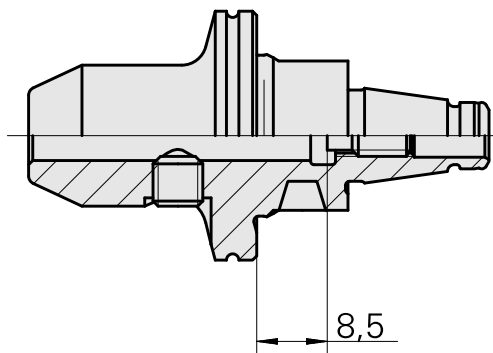

### Technical data

TH accessories category

WFB 20-12

Mounting

D6

Quick change inserts

Weldon mounting