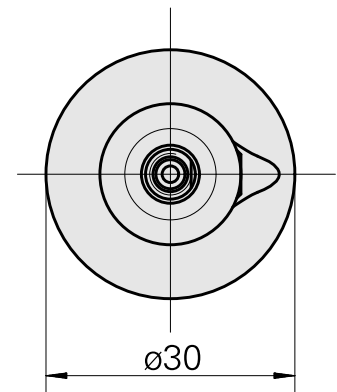

### Technical data

TH accessories category

WFB 20-12

Mounting

D6

Quick change inserts

Weldon mounting