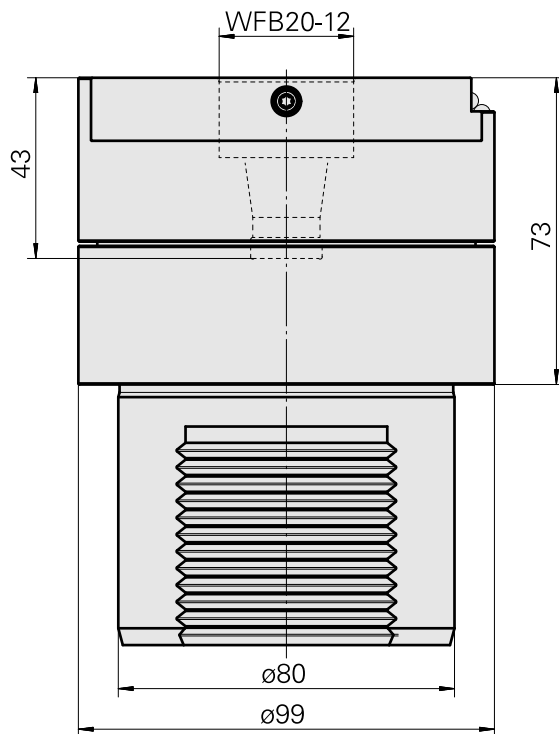

### Technical data

TH accessories category

Adapter for presetting units

Mounting

D80 for presetting devices

Tool mounting

WFB 20-12