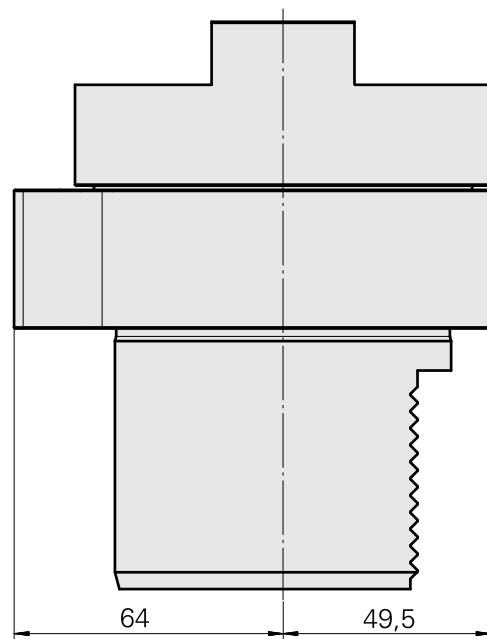

### Technical data

TH accessories category

Adapter for presetting units

Mounting

D80 for presetting devices

Tool mounting

WFB 20-12