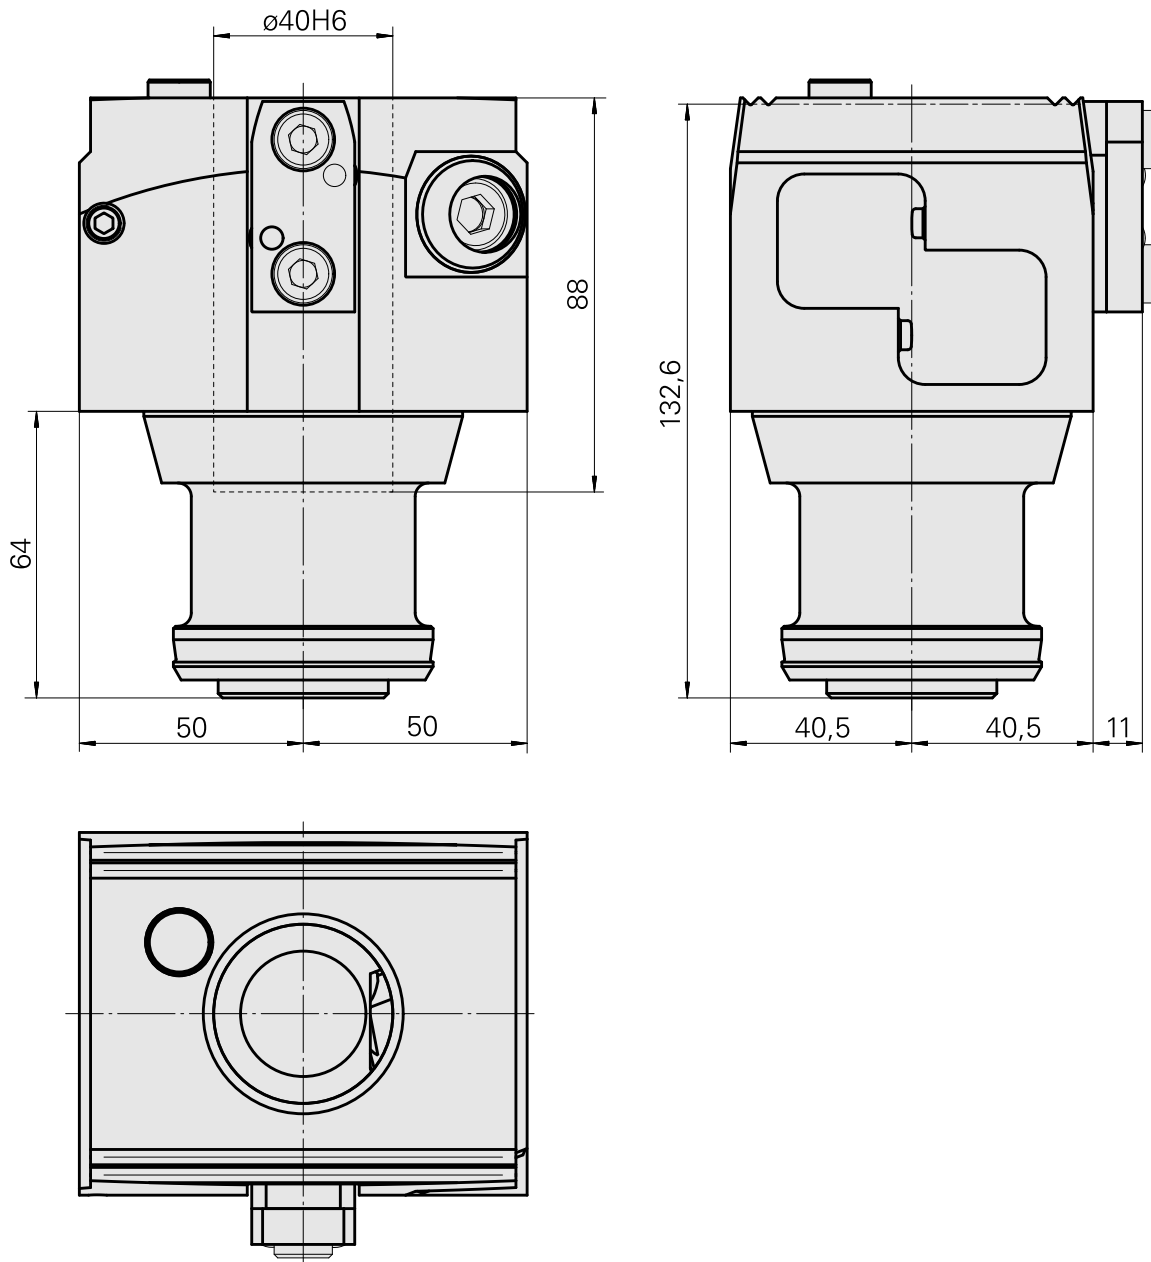

## Mount VDI40

### Technical data

TH accessories category

Adapter pre-adjustment block

Tool mounting

VDI 40