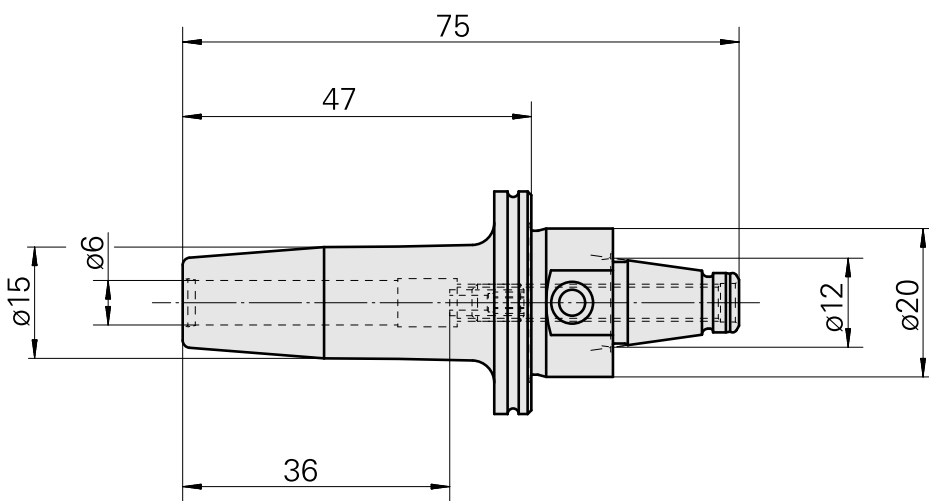

WFB 20-12 Shrink-fit mounting D6

Technical data

TH accessories category

WFB 20-12

Mounting

Shrink-fit mounting D6

Quick change inserts

shrink-fit mounting

Documents

No downloads available for this product

Accessories

Optional accessories

Other accessories

[Adjusting screw M 5x10](#)

Product ID : 10674886

Previous product ID : 326793
