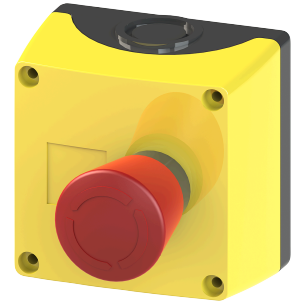

### Technical data

**Electrical assemblies**

Control element

**Length**

85 Millimeter

**Width**

85 Millimeter

**Height**

114 Millimeter

**Switching function**

2 NC contact • (1) NO contact

No 3-side view is currently available for this product

10916788  
486200.2501

**INDEX**

---