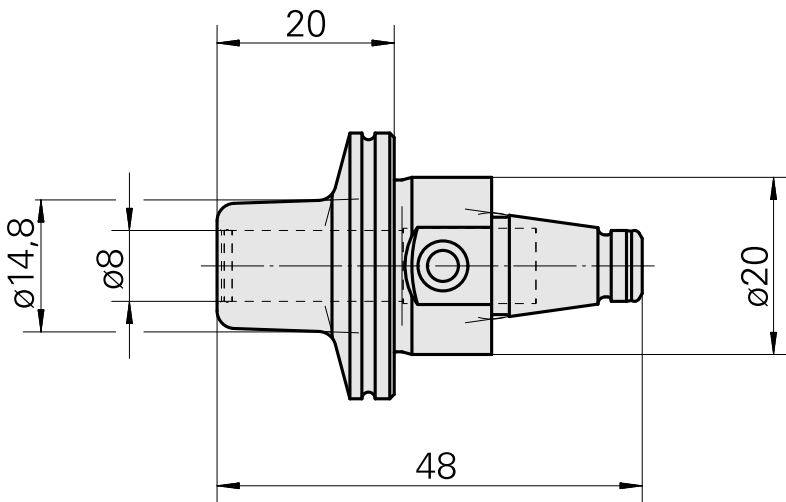

## WFB 20-12 Shrink-fit mounting D8, 2-piece type

### Technical data

TH accessories category

WFB 20-12

Mounting

Shrink-fit mounting D8

Quick change inserts

shrink-fit mounting

## **Accessories**

Optional accessories

**Other accessories**

[Adjusting screw M 5x10](#)

Product ID : 10674886

Previous product ID : 326793

---