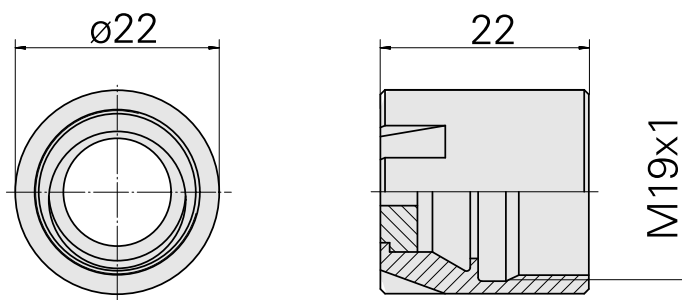

Dado di serraggio, per alimentazione interna lubrorefrigerante

Technical data

TH accessories category

Clamping nut

Mounting

ER16

Collet type

ER 16

Clamping nut type

Female thread diameter reduced

Documents

No downloads available for this product