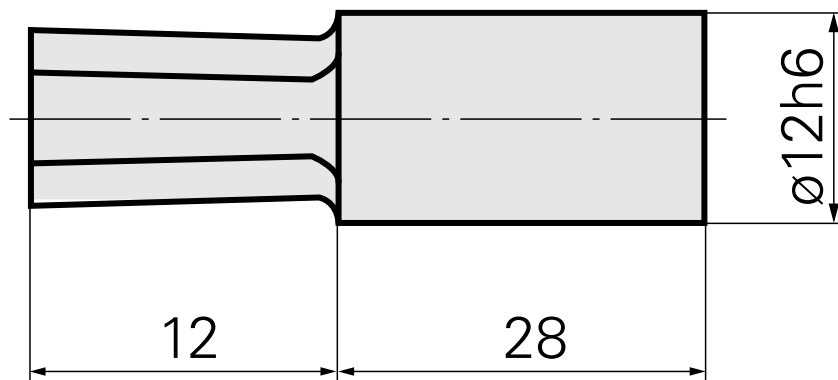

Broach SW3 mm

Technical data

TH accessories category	Broach
Mounting	SW3 mm
Tool mounting	12mm

Documents

No downloads available for this product