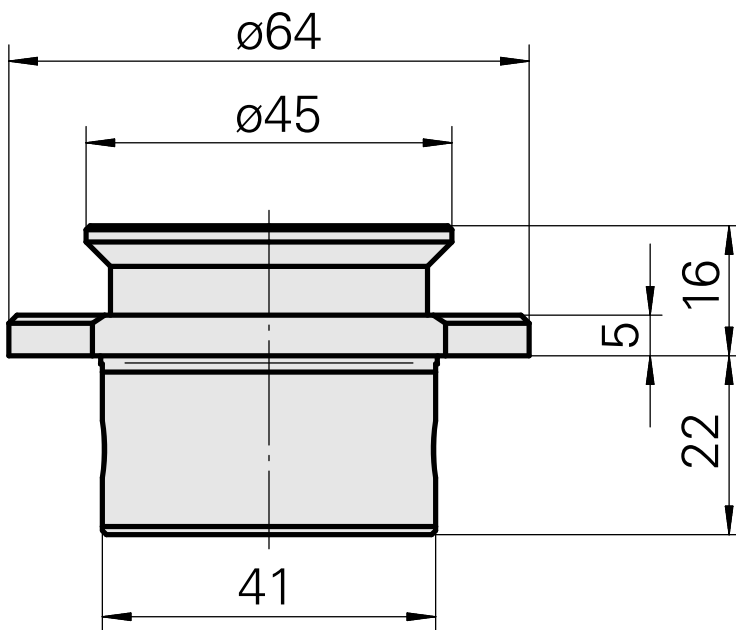

Blanking plug

Technical data

Drive	not live
Fixation MS	Shank D42
X [mm]	16 (0.63")
Y [mm]	-
Z [mm]	-
INDEX TRAUB products	MS52C • A200-6 • MS52-6.3

10887763
W9990311

INDEX

Documents

No downloads available for this product