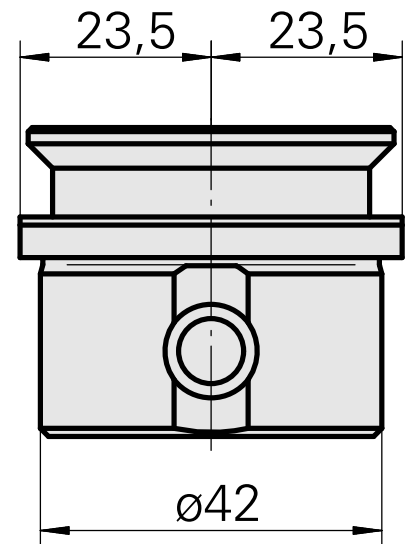

Blanking plug

Technical data

Drive	not live
Fixation MS	Shank D42
X [mm]	16 (0.63")
Y [mm]	-
Z [mm]	-
INDEX TRAUB products	MS52C • A200-6 • MS52-6.3

10887763
W9990311

INDEX

Documents

No downloads available for this product