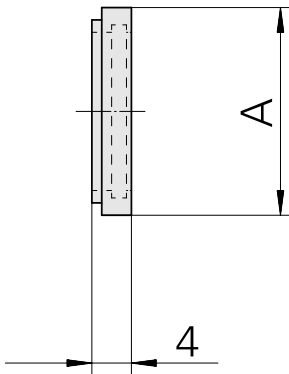

Sealing washer ER16 5-5.5mm, for internal cooling lubricant supply

Technical data

TH accessories category	Sealing washer
Mounting	ER16
Tool mounting	5-5.5mm
Collet type	ER 16

Documents

No downloads available for this product