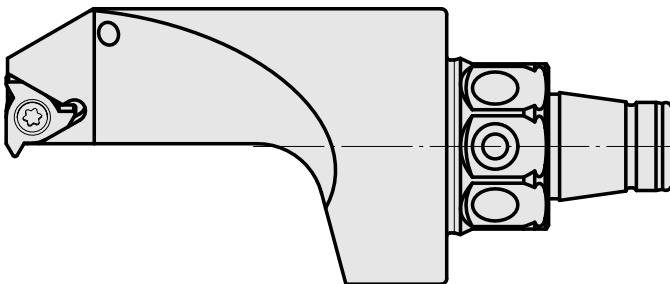

## WFB 32-20 for Threading insert 3EL-, right, without gripper groove

### Technical data

TH accessories category

WFB 32-20

Mounting

for Threading insert 3EL-

Quick change inserts

Turning tool holder