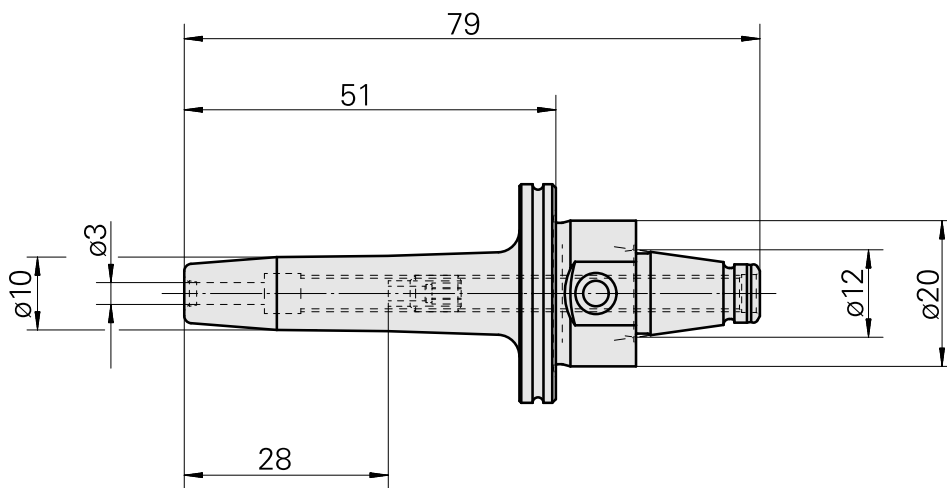

### Technical data

TH accessories category

WFB 20-12

Mounting

Shrink-fit mounting D3

Quick change inserts

shrink-fit mounting

### **Other accessories**

[Adjusting screw M 5x10](#)

Product ID : 10674886

Previous product ID : 326793

---